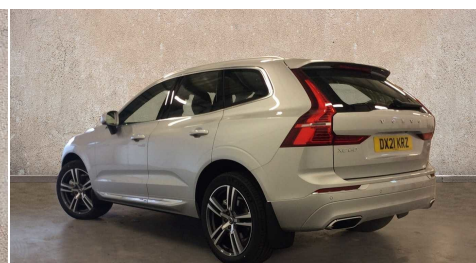

## 2021(21) Volvo XC60

£42,490

Inscription B5 FWD (Petrol) Automatic (CURRENT DEMONSTRATOR) 21 Automatic

**Registered**  
2021(21)

**Mileage**  
5,000 miles

**Engine Size**  
2 l

**Fuel Type**  
Petrol

**Transmission**  
Automatic